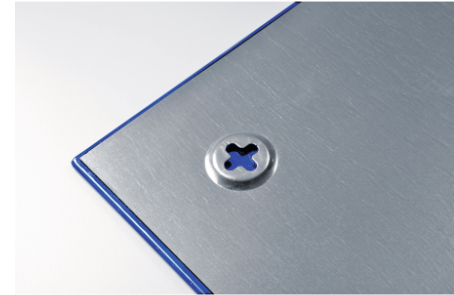

Glassboard

60x80cm blue

- High-quality frameless glassboard for long-term, intensive use
- Suitable for writing on with chalk markers or dry erase whiteboard markers
- Tempered safe glass and magnetic glass surface (4mm)
- Can be mounted horizontally or vertically with concealed mounting system
- 2 superstrong magnets (diam. 12 mm), 1 Legamaster chalk marker, mounting set and mounting instructions included

Recommended accessories

- Magic-Chart notes 10x20cm assorted 500pcs (Art.No. 7-159499)
- Glassboard starter set 11-part (Art.No. 7-125200)
- Glassboard marker tray 20cm (Art.No. 7-126800)

Art.No. **7-104843**

GTIN **8713797078955**

Specifications

Package material	Carton and sealed foil
Surface (material/colour)	Safety glass / Blue
Magnetic	Yes
Article dimensions	800 x 600 x 4 mm
Mobile	No
Castors	No
Number of castors	0
Double sided	No
Weight / m2	12.00 kg
Mounting type	Wall (concealed)
Included accessories	Marker, Mounting materials, Magnets
Product warranty	2 Years
Surface warranty	25 Years